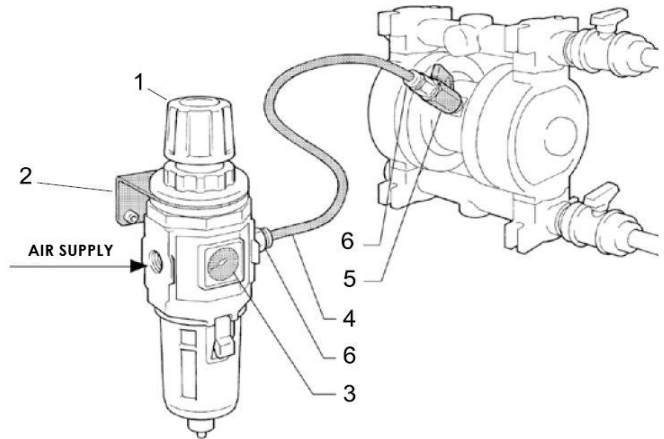

# AIR REGULATION KIT

**AIR REGULATOR KIT  
CONTAINS:**  
**1 REGULATOR/FILTER UNIT**  
**2 FIXING BRACKET**  
**3 PRESSURE GAUGE**  
**4 5 m ELASTOLAN HOSE**  
**5 STOPCOCK**  
**6 FITTINGS**

PUMP TYPE		CODE	SIZE
MIDGETBOX	W 1000 - 8 - G	KITRAW1000-MID	1/4"
CUBIC BOXER 15		KITRAW1000CU15	
MICROBOXER		KITRAW1000-MICRO	
BOXER 50 MINIBOXER		KITRAW1000-MIN	
BOXER 81	W 3000 - 10 - G	KITRAW3000-B81	3/8"
BOXER 100		KITRAW3000B100	
BOXER 150		KITRAW3000B150	
BOXER 250		KITRAW3000B250	
BOXER 251		KITRAW3000B251	
BOXER 522 BOXER 502	W 8000 - 20 - G	KITRAW8000B500	1"
BOXER 503			