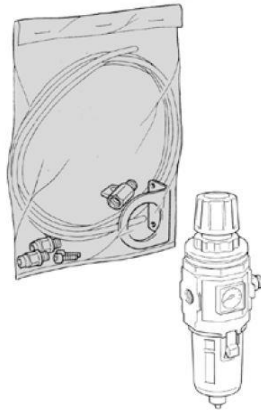

# AIR REGULATION KIT

**AIR REGULATOR KIT  
CONTAINS:**  
**1 REGULATOR/FILTER UNIT**  
**2 FIXING BRACKET**  
**3 PRESSURE GAUGE**  
**4 5 m ELASTOLAN HOSE**  
**5 STOPCOCK**  
**6 FITTINGS**

PUMP TYPE		CODE	SIZE
MIDGETBOX	W 1000 - 8 - G	KITRAW1000-MID	1/4"
CUBIC BOXER 15		KITRAW1000CU15	
MICROBOXER		KITRAW1000-MICRO	
BOXER 50 MINIBOXER		KITRAW1000-MIN	
BOXER 81	W 3000 - 10 - G	KITRAW3000-B81	3/8"
BOXER 100		KITRAW3000B100	
BOXER 150		KITRAW3000B150	
BOXER 250		KITRAW3000B250	
BOXER 251		KITRAW3000B251	
BOXER 522 BOXER 502	W 8000 - 20 - G	KITRAW8000B500	1"
BOXER 503			